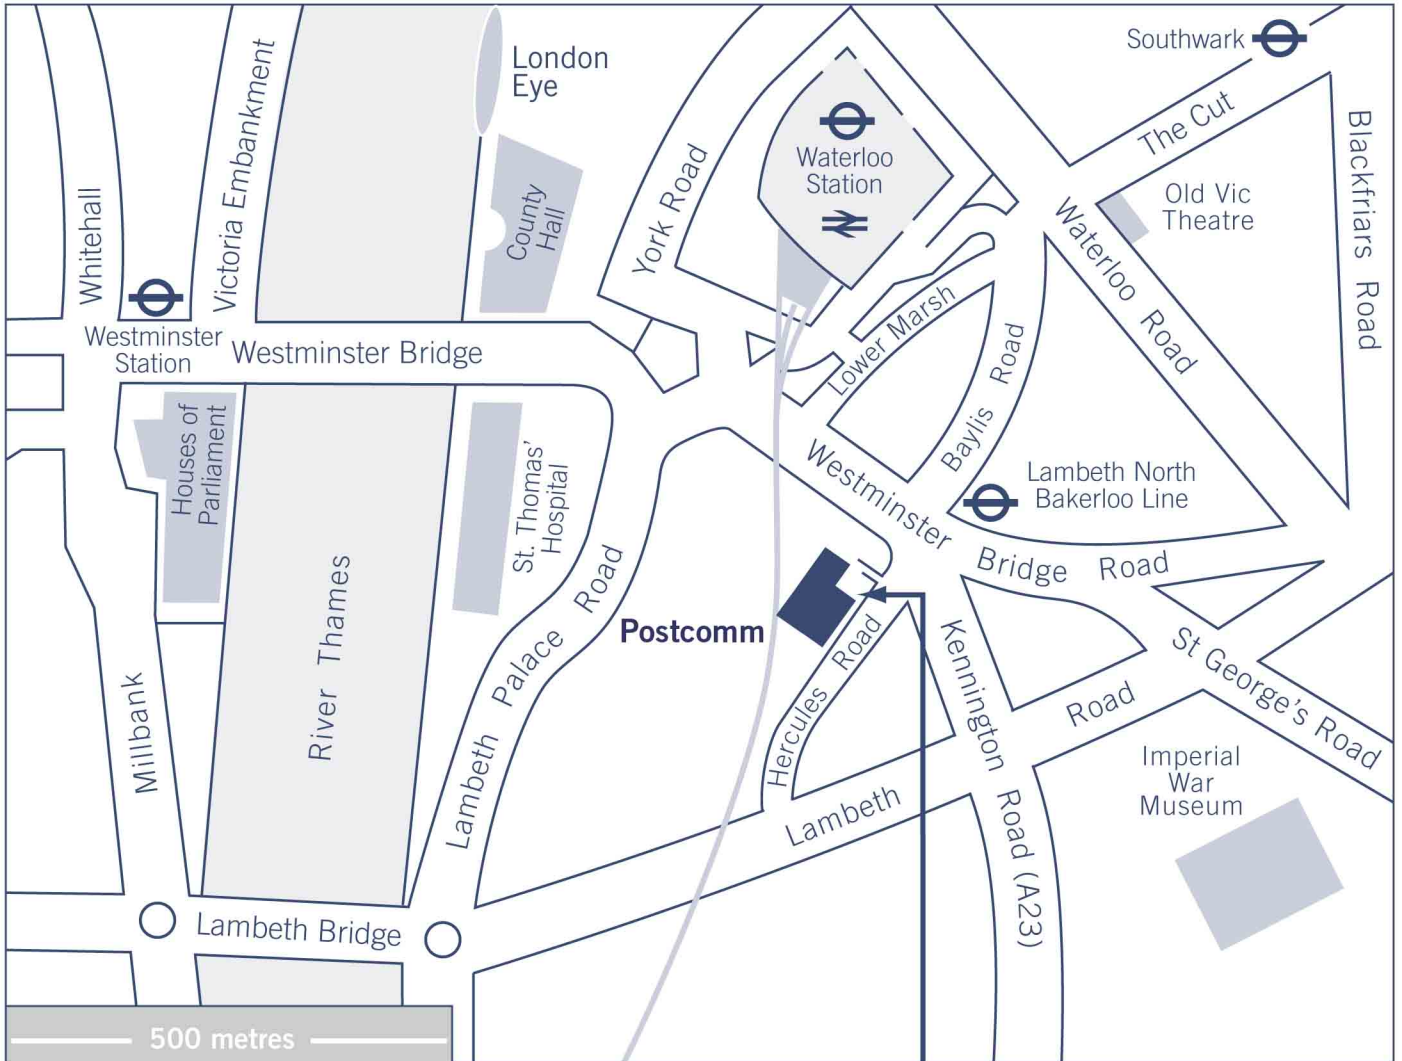

POSTCOMM

**Postal Services Commission
Hercules House
Hercules Road
London SE1 7DB**

Switchboard 020 7593 2100
Fax 020 7593 2142
info@psc.gov.uk
www.postcomm.gov.uk

Find us on
www.streetmap.co.uk

**Postcomm is within the
congestion charging zone** 
www.cclondon.com